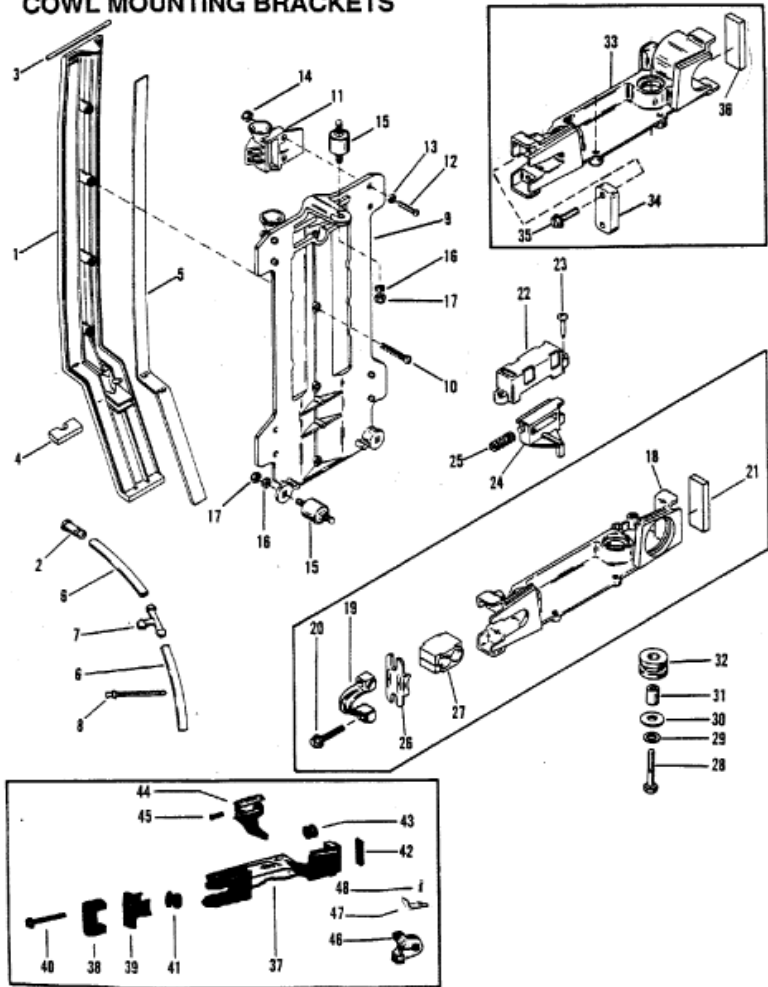

### COWL MOUNTING BRACKETS

18981

### Parts List

Ref	Class	Part	Description	Qty	Comment	Footnote
1		76258A 2	BRACKET, REAR COWL	1	(BLACK)	
1		76258A 3	BRACKET, REAR COWL	1	(GRAY)	
2	22	76256	NOZZLE	1		
3		67984	SEAL	1		
4		67228	SEAL	1		
5		67999	SEAL	2		
6	32	99127109	FUEL LINE, (57.00 Inches Bulk), TI	2		
7	22	90824	TEE	1		
8	54	816311	CABLE TIE, (8.00 Inches)	2		
9		86386A 1	BRACKET ASSEMBLY	1		
10	10	66687	SCREW, (#10-32 x 1.50)	4		
11		85651	HOUSING	2	(PORT)	
11		85650	HOUSING	2	(STARBOARD)	
12	10	64278	SCREW, (.250-28 x 1.00)	8		
13	12	20583	WASHER	8		
14	11	35888	NUT, (.250-28)	8		
15		90435	MOUNT	3		
16	12	29245	WASHER, (.281 x .500 x .060)	6		
17	11	35888	NUT, (.250-28)	6		
18		99424	BRACKET	1	(BRACKET CASTING #99423)	
19		99447T	RETAINER	1	(BRACKET CASTING #99423)	
20	10	22411	SCREW, (.190-24 x 1.00)	2	(BRACKET CASTING #99423)	
21		67260	SEAL	1	(BRACKET CASTING #99423)	
22		67241	HOUSING	1		
23	10	92051	SCREW, (10-16 x .75)	2		
24		87608	COWL LATCH	1	(USE W/BRACKET CASTING #99423)	
25	24	60295	SPRING	1	(USE W/BRACKET CASTING #99423)	
26		88622	PLATE	1		
27		99391	RETAINER	1		
28	10	69067	SCREW, (.25-20 x 1.375)	2		
28	10	69093	SCREW, (.25-20 x 1.50)	2		
29	12	20346	WASHER (SMALL)	4		
30	12	35280	WASHER, (.255 x .620 x .030) (LAF	4		
31	23	88180	BUSHING	2		
32	25	88033	GROMMET	2		
33		87587T	BRACKET	1	(BRACKET CASTING #87586)	
34		88804	RETAINER	1	(BRACKET CASTING #87586)	
35	10	88865	SCREW, (#10-24 x .750)	2	(BRACKET CASTING #87586)	
36		88508	SEAL	1	(BRACKET CASTING #87586)	
37		92009T	BRACKET	1	(CASTING #92008)	
37		88632A 1	BRACKET	1	(CASTING #88632)	